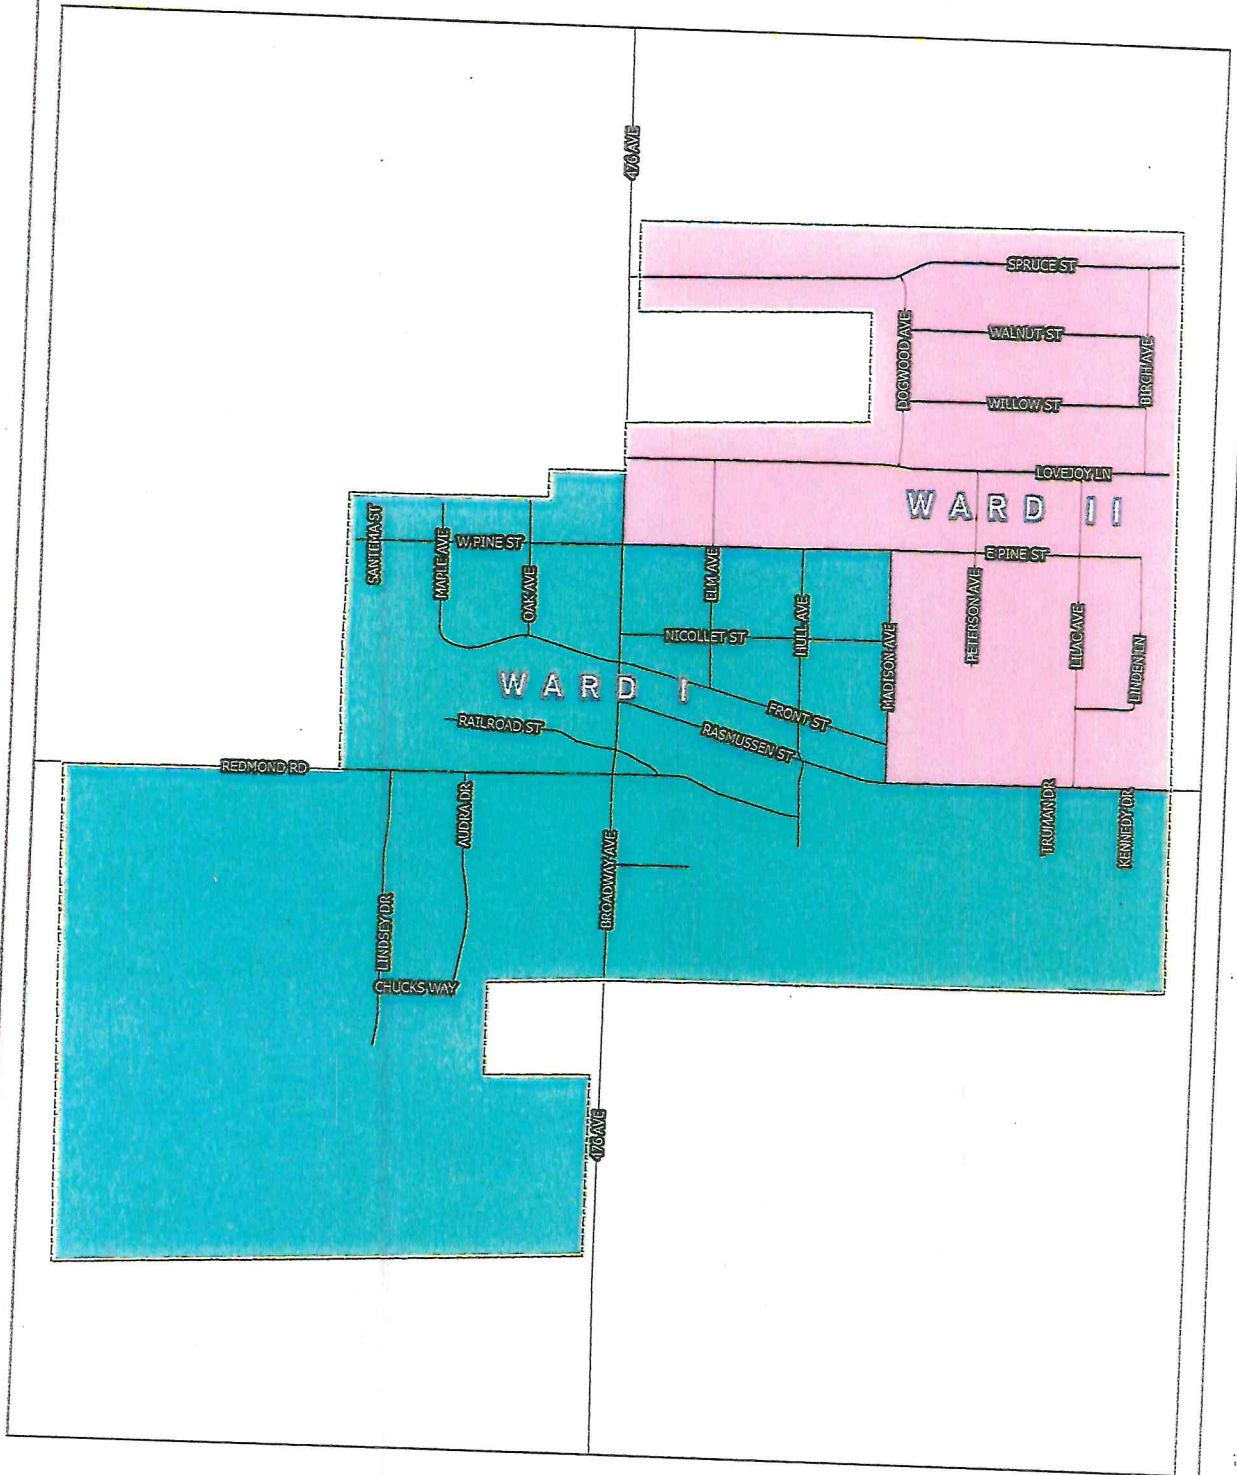

# CITY OF AURORA OFFICIAL VOTING MAP

Aurora Proposed Wards				
Ward	Optimal Target Population	Population	Population Deviation	% Deviation
I	524	504	-20	-3.82%
II	524	543	19	3.63%

Total % Deviation of  
Most Populated &  
Least Populated  
7.44%